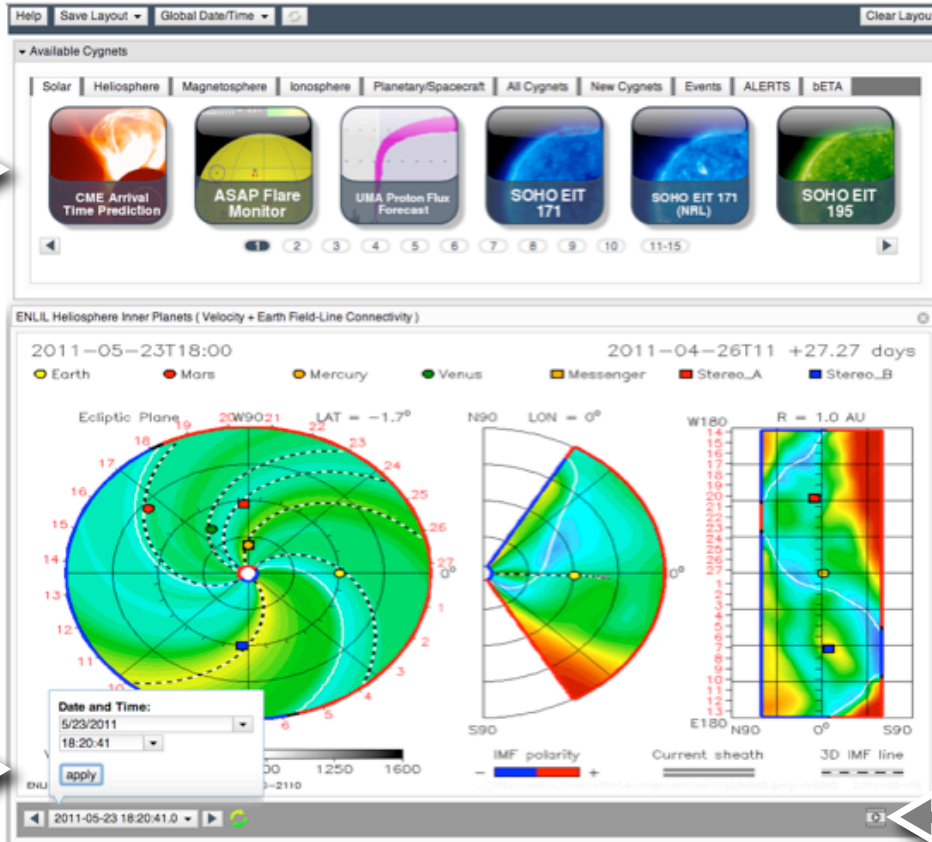

INTEGRATED SPACE WEATHER ANALYSIS SYSTEM

...a state-of-the-art tool for real-time space environment monitoring, system science, historical event analysis, informed decision making, and education.

ISWA is a turnkey, web-based dissemination system for space weather information that combines forecasts based on the most advanced space weather models with concurrent space environment information. iSWA is customer configurable and adaptable for use as a powerful decision making tool offering an unprecedented ability to analyze the present and expected future space weather impacts on virtually all NASA human and robotic missions.

System Overview

Features

- Accessible through the web
- User configurable/customizable layouts
- Interactive Space Weather Products
- Auto updating products and tools
- Date search functionality
- Animation/Movie Modes
- Robust system infrastructure

INTEGRATED SPACE WEATHER ANALYSIS SYSTEM

Mobile Access Powered by iSWA (IOS & Android)

Web-based. User Configurable. Available worldwide.
One-stop shop for state-of-the-art information!
<http://iswa.gsfc.nasa.gov>

iSWA Highlights

USER CONFIGURABLE CONTROL PANEL

Cygnet Control Panel

Date Control Options

Movie Mode Control

INTERACTIVE TIMELINES

Interactive timeline tools with pan, zoom, mouse-over, and quantity toggling functionality. Wide array of parameters available to display from multiple resources