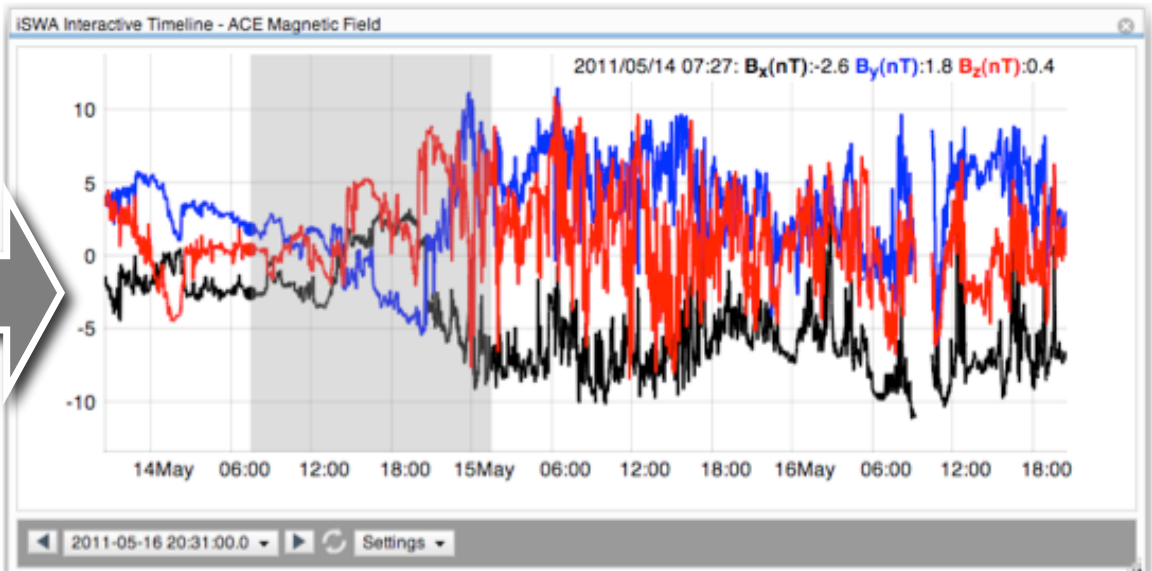

INTEGRATED SPACE WEATHER ANALYSIS SYSTEM

...a state-of-the-art tool for real-time space environment monitoring, system science, historical event analysis, informed decision making, and education.

ISWA is a turnkey, web-based dissemination system for space weather information that combines forecasts based on the most advanced space weather models with concurrent space environment information. iSWA is customer configurable and adaptable for use as a powerful decision making tool offering an unprecedented ability to analyze the present and expected future space weather impacts on virtually all NASA human and robotic missions.

INTEGRATED SPACE WEATHER ANALYSIS SYSTEM

Mobile Access Powered by iSWA (IOS & Android)

Web-based. User Configurable. Available worldwide.
One-stop shop for state-of-the-art information!
<http://iswa.gsfc.nasa.gov>

iSWA Highlights

USER CONFIGURABLE CONTROL PANEL

Cygnet Control Panel

Date Control Options

Movie Mode Control

INTERACTIVE TIMELINES

Interactive timeline tools with pan, zoom, mouse-over, and quantity toggling functionality. Wide array of parameters available to display from multiple resources