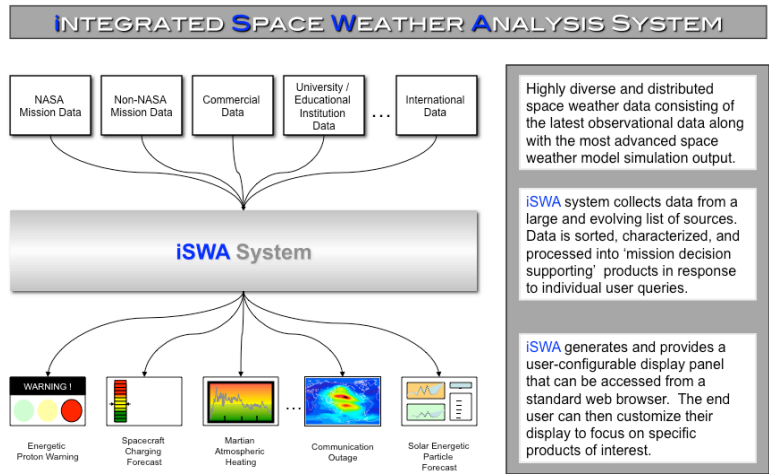

INTEGRATED SPACE WEATHER ANALYSIS SYSTEM

...a state-of-the-art tool for real-time space environment monitoring, system science, historical event analysis, informed decision making, and education.

ISWA is a turnkey, web-based dissemination system for space weather information that combines forecasts based on the most advanced space weather models with concurrent space environment information. iSWA is customer configurable and adaptable for use as a powerful decision making tool offering an unprecedented ability to analyze the present and expected future space weather impacts on virtually all NASA human and robotic missions.

System Overview

Features

- Accessible through the web
- User configurable/customizable layouts
- Interactive Space Weather Products
- Auto updating products and tools
- Date search functionality
- Animation/Movie Modes
- Robust system infrastructure

INTEGRATED SPACE WEATHER ANALYSIS SYSTEM

Mobile Access Powered by iSWA (IOS & Android)

Web-based. User Configurable. Available worldwide.
One-stop shop for state-of-the-art information!
<http://iswa.gsfc.nasa.gov>

iSWA Highlights

USER CONFIGURABLE CONTROL PANEL

Cygnet Control Panel

Date Control Options

Movie Mode Control

INTERACTIVE TIMELINES

Interactive timeline tools with pan, zoom, mouse-over, and quantity toggling functionality. Wide array of parameters available to display from multiple resources