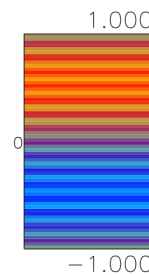

7 RED-PURPLE

8 GREEN/WHITE LINEAR

9 GRN/WHT EXPONENTIAL

10 GREEN-PINK

11 BLUE-RED

12 16 LEVEL

13 RAINBOW

14 STEPS

# CCMC-Vis color tables (cont.)

25 Mac Style

26 Eos A

27 Eos B

28 Hardcandy

29 Nature

30 Ocean

31 Peppermint

32 Plasma

33 Blue-Red

34 Rainbow

35 Blue Waves

36 Volcano

37 Waves

38 Rainbow18

39 Rainbow + white

40 Rainbow + black

41 gsfc2-95

42 B-W LINEAR+colors

43 blue-white-red