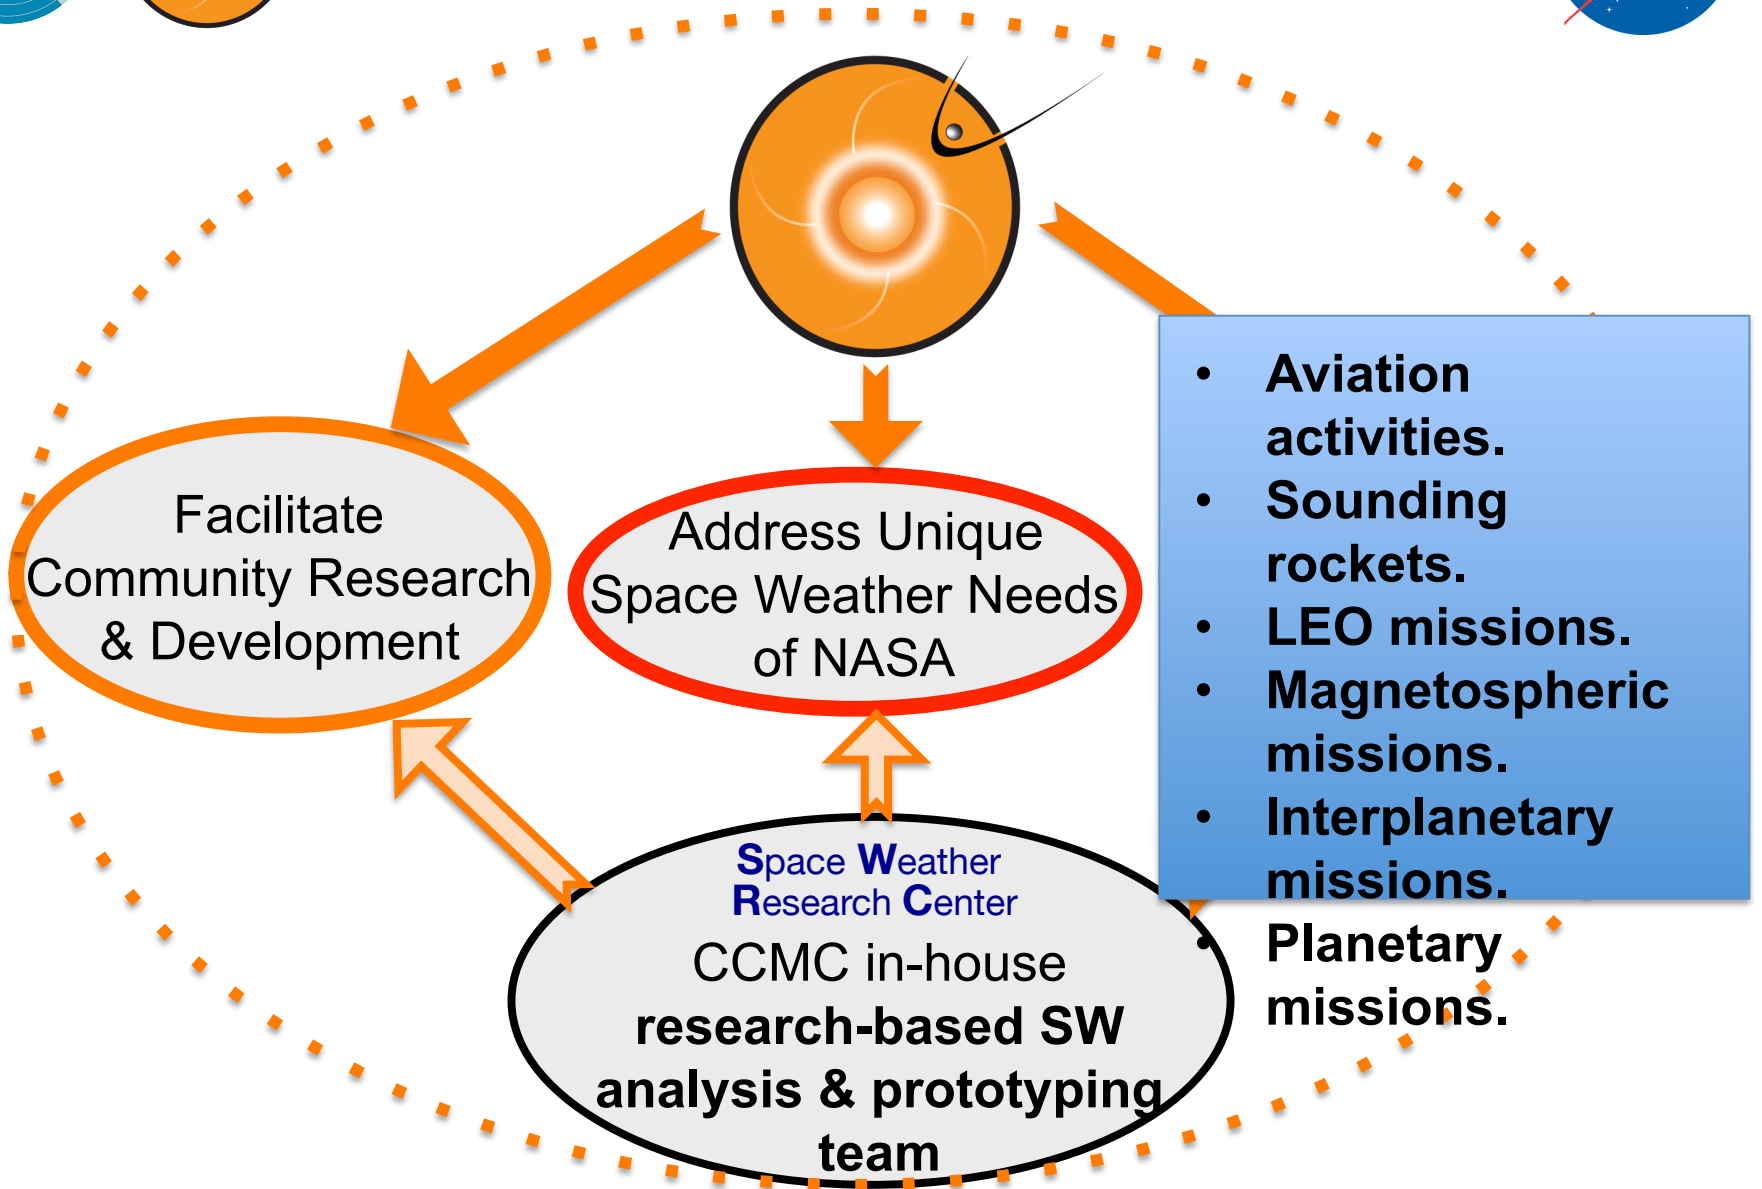

Community Coordinated Modeling Center (CCMC) and Space Weather Research Center (SWRC)

Antti Pulkkinen

NASA GSFC

NASA

NSF

AFRL

“CCMC is a US multi-agency partnership to enable, support, and perform the research and development for next generation space science and space weather models”

AF/XOW - AFWA

AF SMC/CI

NOAA/SWPC

AFOSR

ONR

CCMC model domains

CCMC/SWRC

SWRC Concept of Operations